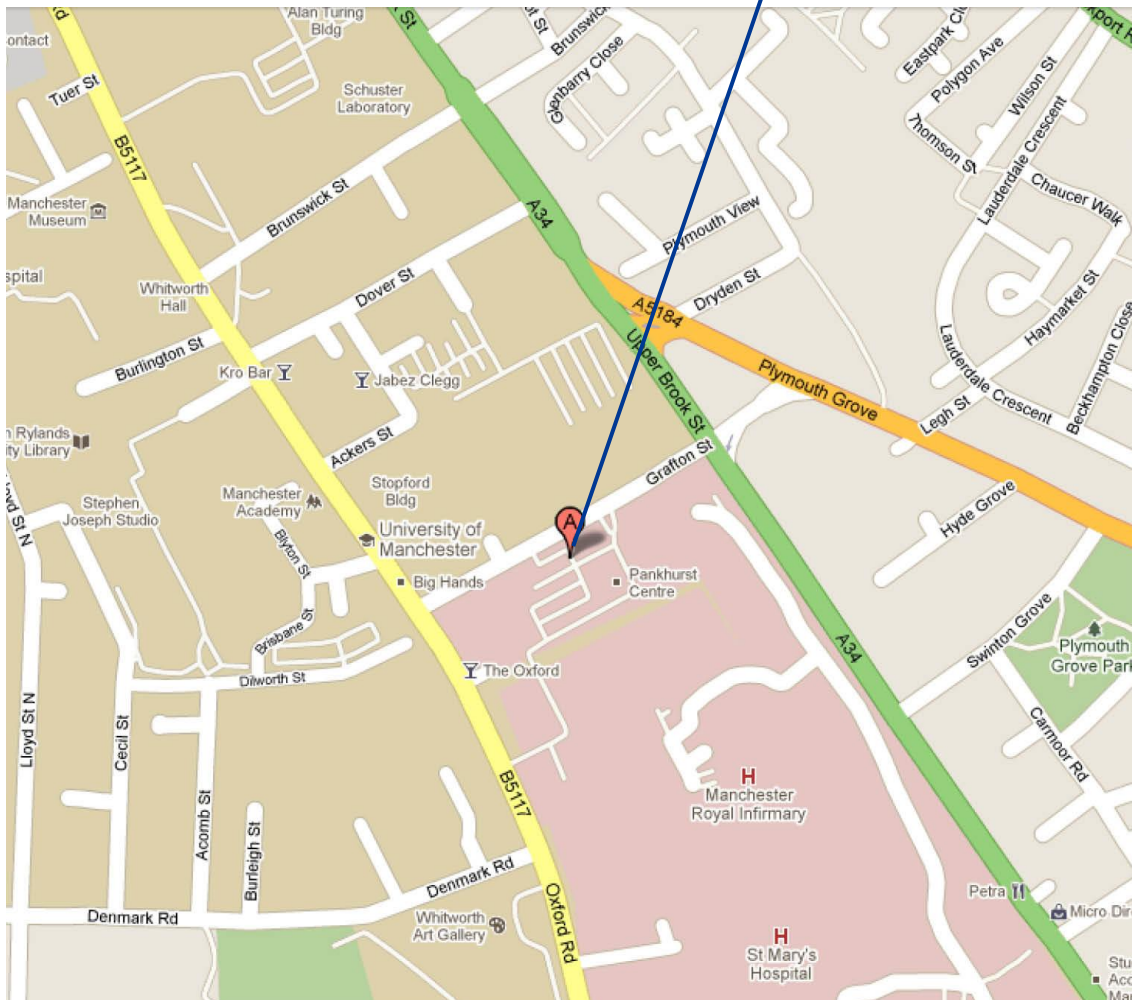

## Directions to the Nowgen Centre

**The Nowgen Centre**  
**29 Grafton Street**  
**Manchester**  
**M13 9WU**

**Tel: 0161 276 5956**  
[www.nowgen.org.uk](http://www.nowgen.org.uk)

Courtesy of Google Maps

# Directions to the Nowgen Centre

## Parking

A multi-storey car park is available on Grafton Street, directly next to the Nowgen Centre. This is situated at the Oxford Road end of Grafton Street. Spaces are limited and it is best to arrive before 9.00am. Parking costs are detailed below:

## Public Transport Directions to the Nowgen Centre

A new bus service is now operating between Manchester Piccadilly train station and the Nowgen Centre. The service starts outside Piccadilly train station on Fairfield Street and stops on Grafton Street outside the Nowgen Centre. This 147 service runs every 10 minutes during peak times and every 15 minutes at other times, Monday to Friday. It costs 80p for a single journey and £1.50 for unlimited travel on that route for a day.